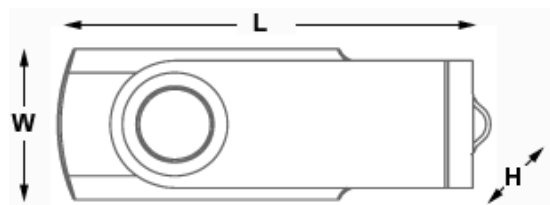

IMPORTANT: Due to the price volatility of NAND Flash Memory, prices can change daily and without notice.

Product Details

Product Dimensions

Inches: 2.18" x 0.75" x 0.40"
 Millimeters: 55.55 x 19.17 x 10.27